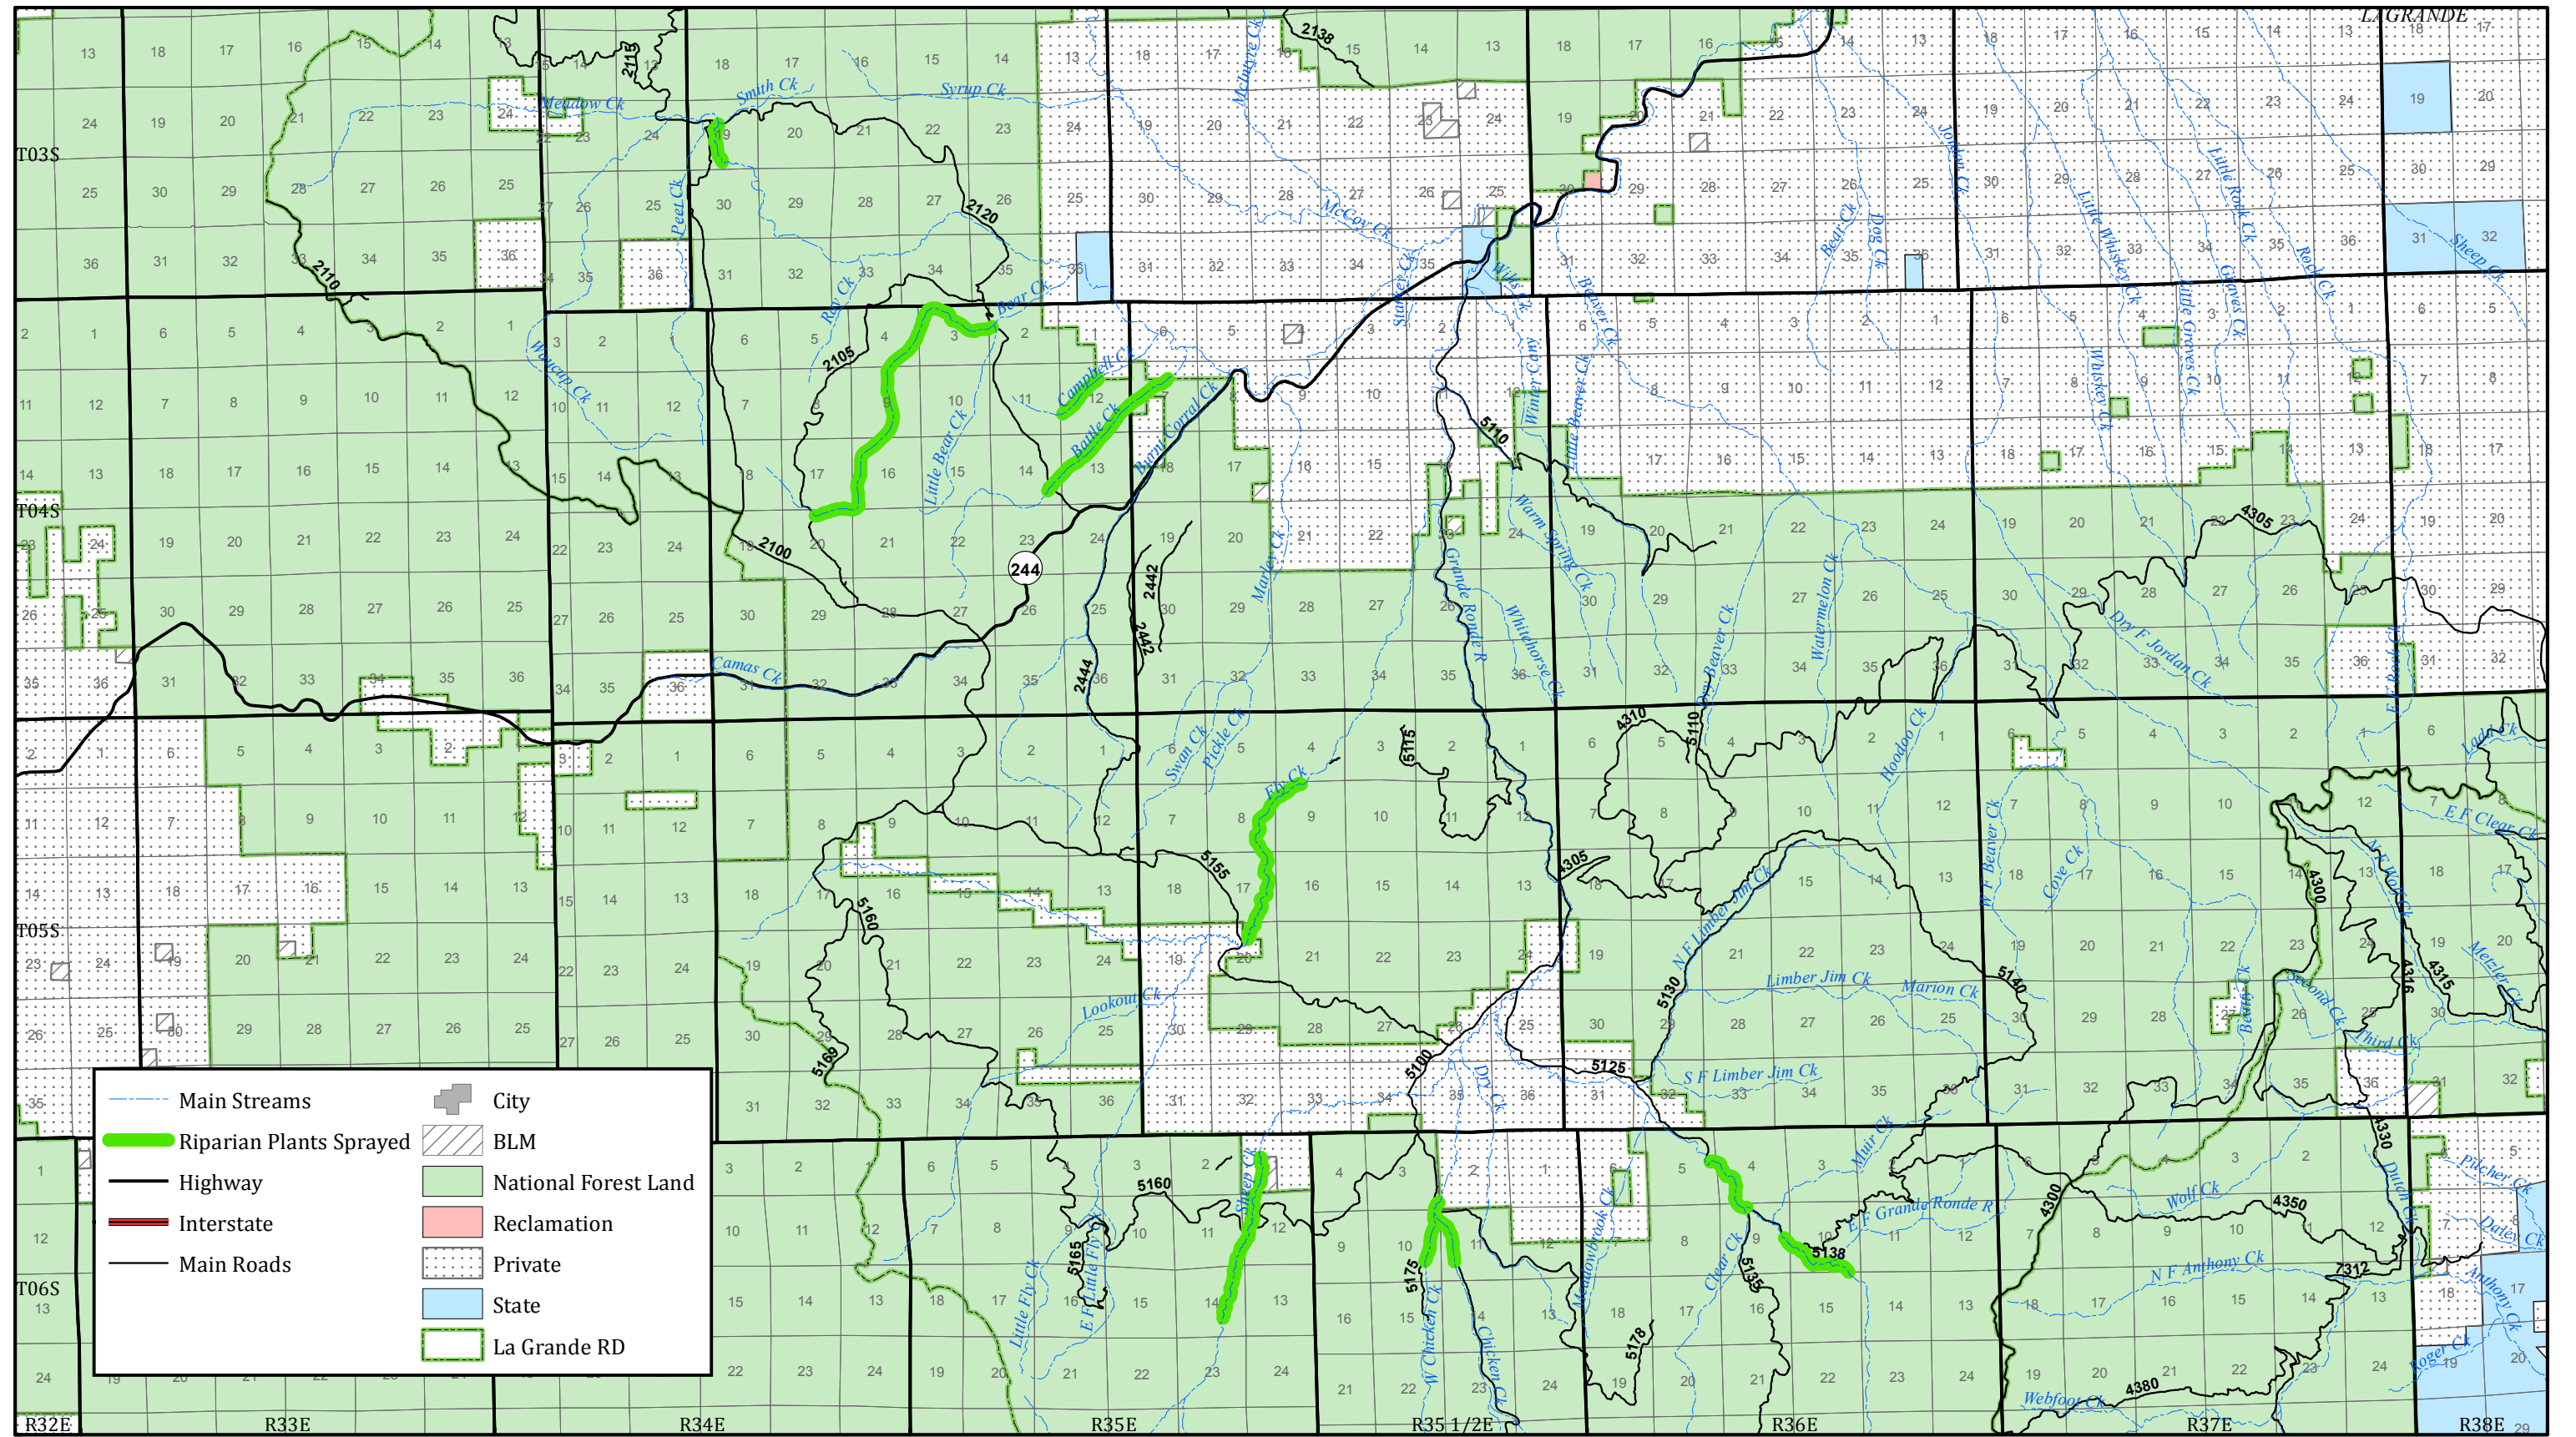

# Riparian Plantskydd Spray Project Vicinity Map

	Main Streams		City
	Riparian Plants Sprayed		BLM
	Highway		National Forest Land
	Interstate		Reclamation
	Main Roads		Private
			State
			La Grande RD